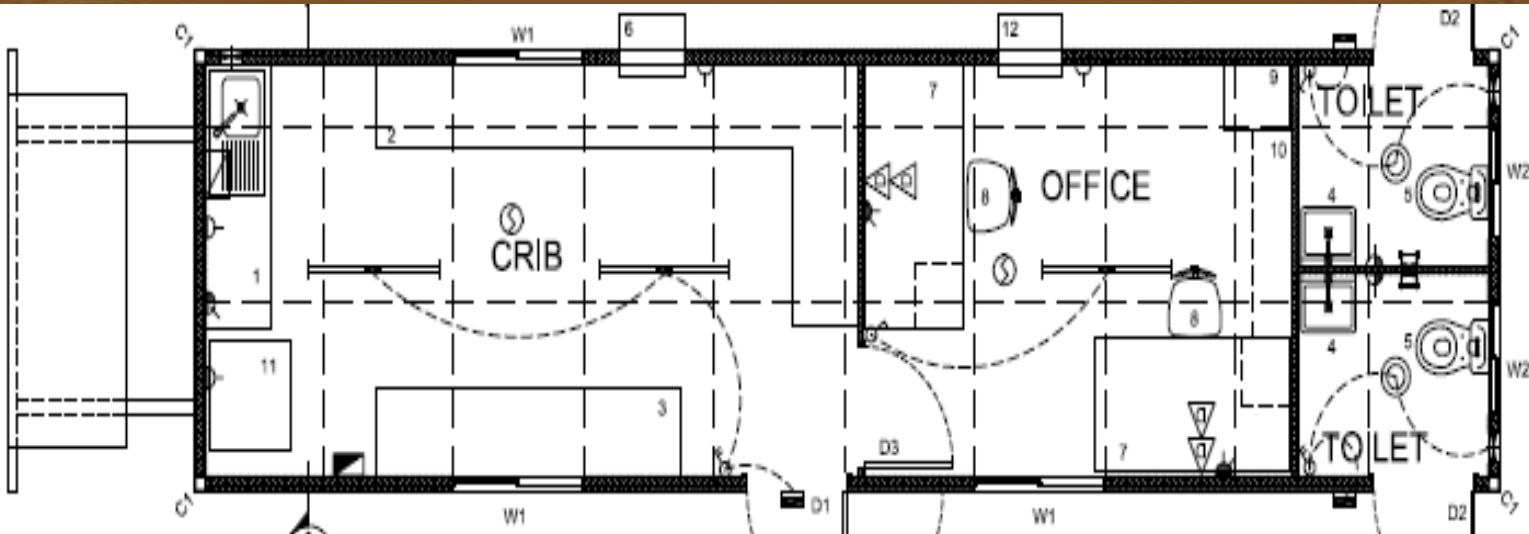

Ascention Assets

Portable 12x3m Crib-Office-Toilet

Crib-Office-Toilet | All-In-One Building

Ascention Assets 12x3m Portable building can seat up to 14 persons. It comes complete with a chassis mounted generator for dedicated power supply.

This Portable Building is ideal for a self-contained project site office. The 12x3m Portable Building comprises of 6x3m crib room, 4x3m office, two ablutions, 15Kva generator, housed water tank & pump, waste tank with high level alarm, steel access stairs and cyclonic blocks. There is an option to buy out right or hire the building.

Ascention Assets

Portable 12x3m Crib-Office-Toilet

Ascention Assets 12x3m Crib-Office-Toilet

Crib Room

- Kitchenette fit-out
- Crib Chairs
- Large Fridge/Freezer
- Microwave
- Pie Warmer
- Urn
- Air Conditioning
- Laminated bench

Office Room

- Desks with pedestal
- Office chairs
- Metal filing cabinets
- Bookshelf
- Air Conditioning

Ablution

- Toilet Pan
c/w dual flush cistern
- Wall mounted stainless steel
hand basin

Generator

- Prime rated @ 15kVa, 12kW,
Three phase 415/240Volt, 50Hz
@ 1,500 RPM
- Fully bunded fuel tank with ca-
pacity for 76 hours rated on
75% load