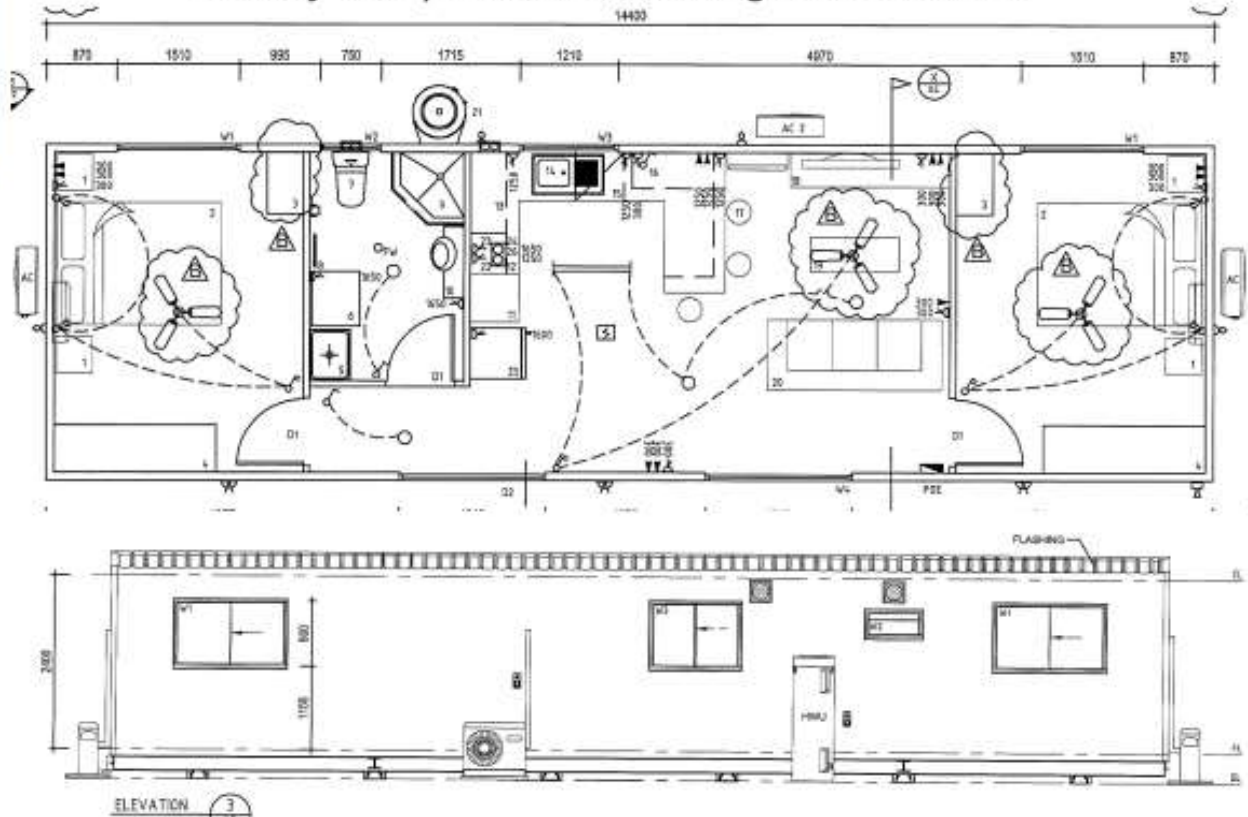

Ascention
Assets

Granny Flat | Portable Building 14.4x4.2m

Granny Flat 14.4 x 4.2m

Region D, Category 2, Cyclonic, Two bedrooms, Shower,
Toilet, Lounge room.

Ascention Assets

Granny Flat | Portable Building 14.4m x 4.2m

Ascention Assets Granny Flat - Portable Building 14.4m x 4.2m

(Optional Extras)

- 3 chest of drawers
- Queen size ensemble bed
- Wardrobe, sliding doors
- Laundry tub cabinet
- Washing Machine wall mounted.
- Air Conditioning