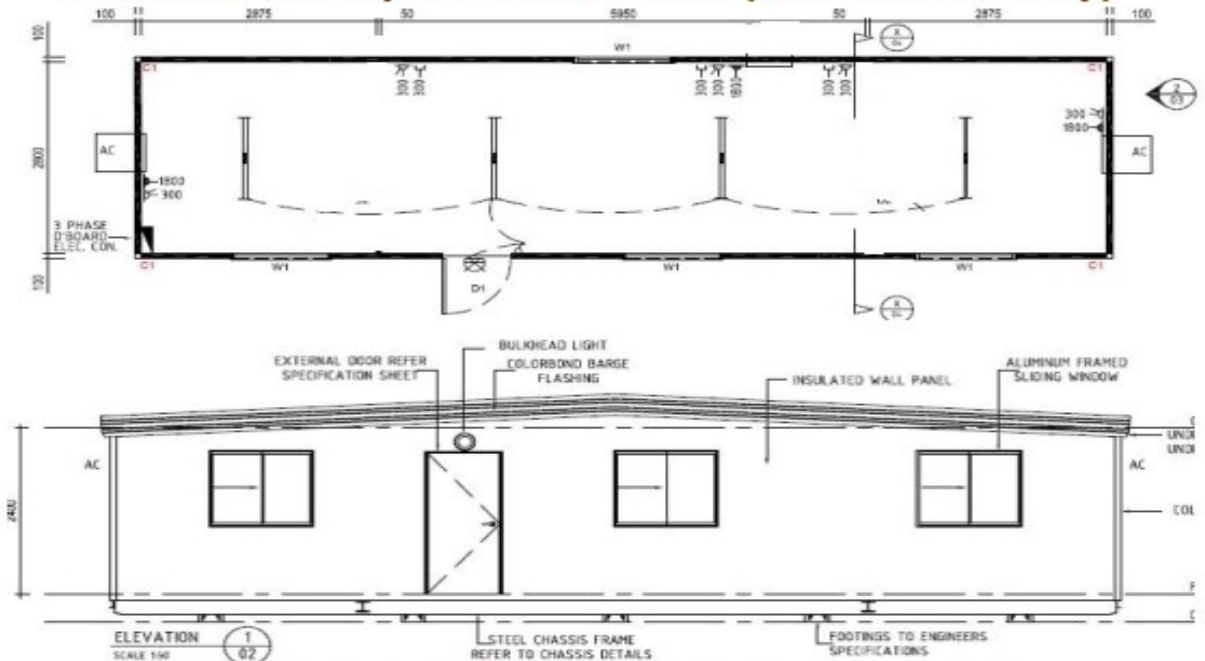

Ascention Assets

1300 672 343

12.0mx3.0m Open Plan Office (Indicative Only)

photos should be used as a guide only

Ascention Assets Second Hand 12.0m x 3.0m Open Plan Office

Optional Extras:

- Air Conditioners
- Office Chairs
- Office Desks
- Window Curtains
- Security Screens
- Bookcase
- Filing Cabinet

Features

- Transportable
- Temporary or Permanent
- Easy installation

Applications

- Mine Sites
- Construction sites
- Events

Descriptions and photographs should be used as a guide only