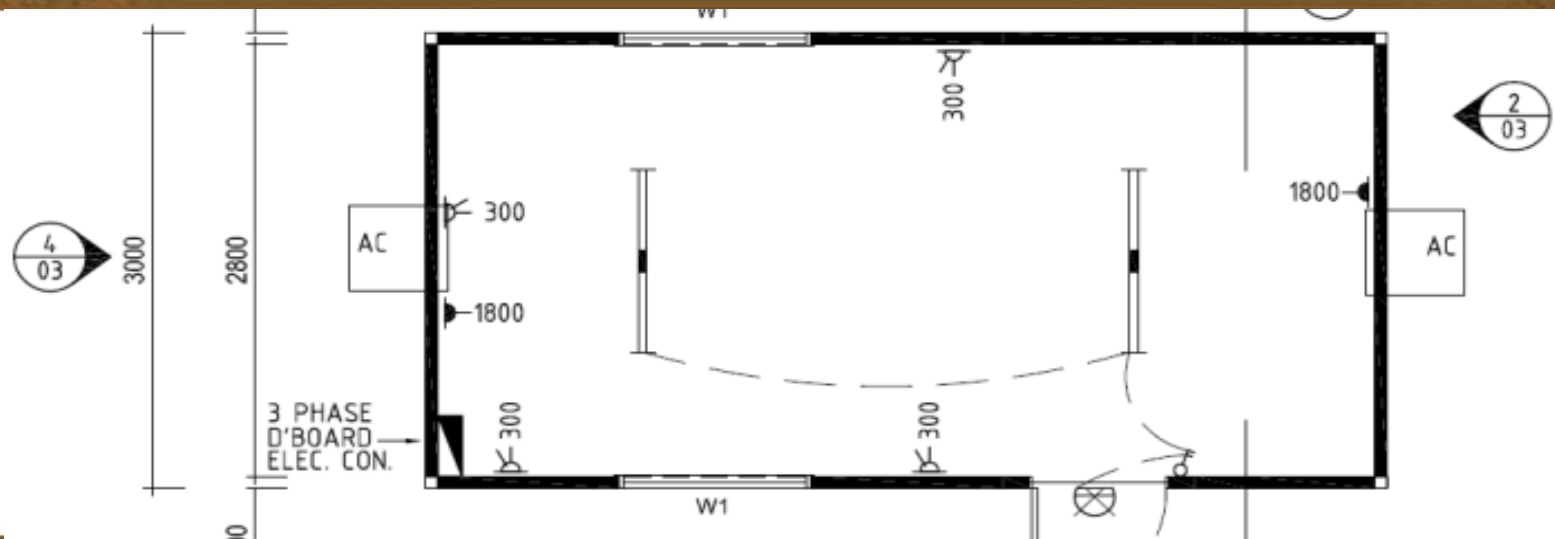

Ascention Assets

Portable Office 6x3m

Ascention Assets 6x3m Portable Office

Office Room Features

- Office Chairs
- Office Desks
- Filing Cabinets
- Curtains
- Bookcases
- Air Conditioning

Applications

- Mine Sites
- Construction Site
- Events
- Mobile Camps

Building design criteria

- Region D
- Terrain Category 2
- Transportable or Permanent
- Easy installation