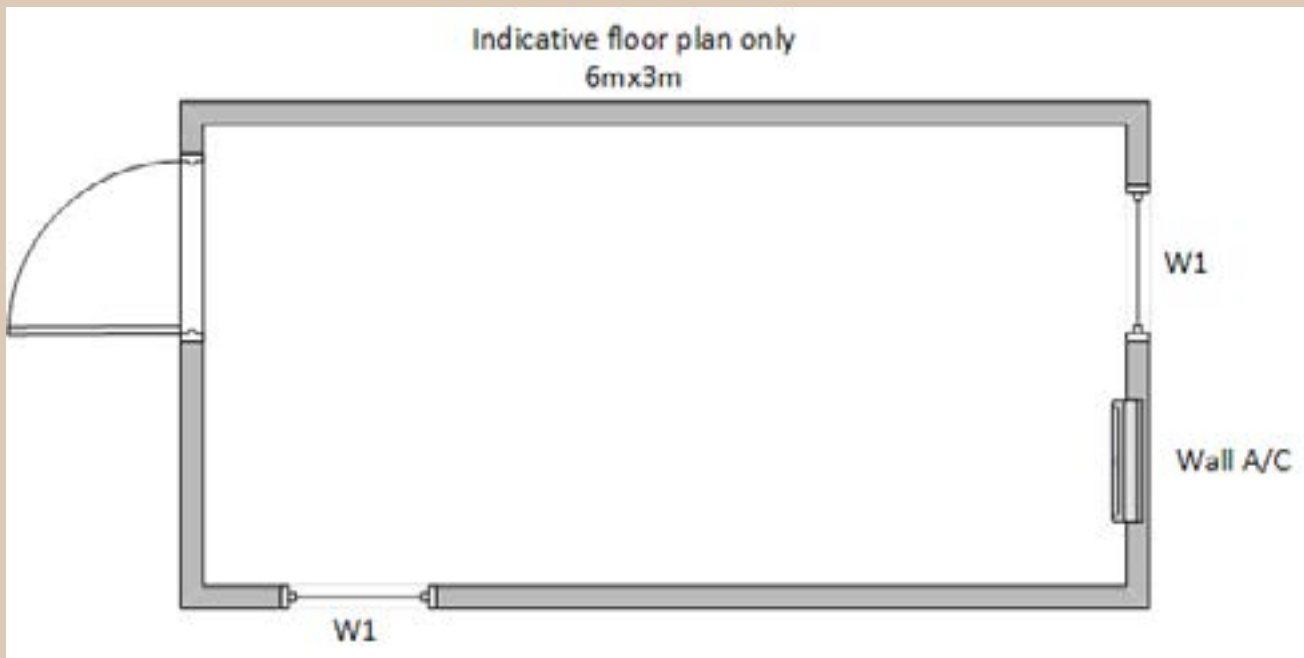

Transportables For Sale

3572

6x3m Open Plan Office Used Condition

Please note: Depending on stock availability at the time, second-hand buildings pictured may differ in appearance, photos supplied are for display purposes only. To see what's available in current stock please contact us on 1300 672 343

- Used Condition
- Internal fluoro lights
- Power points
- Two windows
- One external door
- Building Sold 'as is where is'

Features & Applications

- Transportable
- Temporary or Permanent
- Easy installation
- Mine Sites
- Construction Sites
- Events