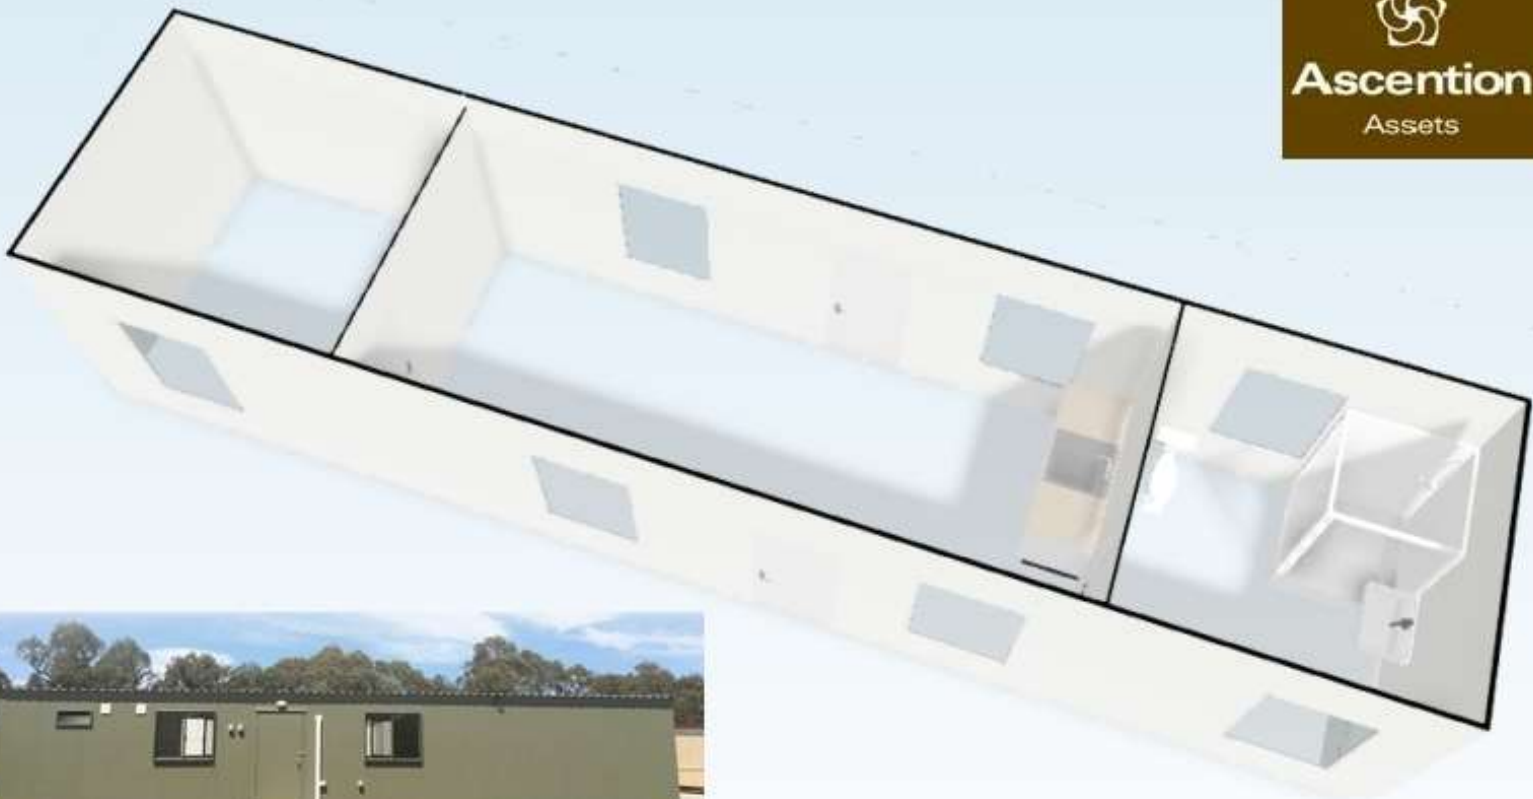

Ascention
Assets

14.4m x 3.3 m Portable Cabin

Based on a design of a portable building this unit can be used as a portable cabin or transportable granny flat, offering very functional and comfortable living areas.

Talk to us now about a combination of standard portable cabins and custom transportable granny flat designs.

photographs, descriptions and condition reports (if any)
should be used as a 'Guide Only'

photograph shown is of a 14.4m x 3.3m layout

Ascention Assets

Ascention
Assets

photographs, descriptions and condition reports (if any)

should be used as a 'Guide Only'

photograph shown is of a 14.4m x 3.3m layout

14.4m x 3.3m Portable Cabin

Portable Cabin, weekender,
living area comes with: