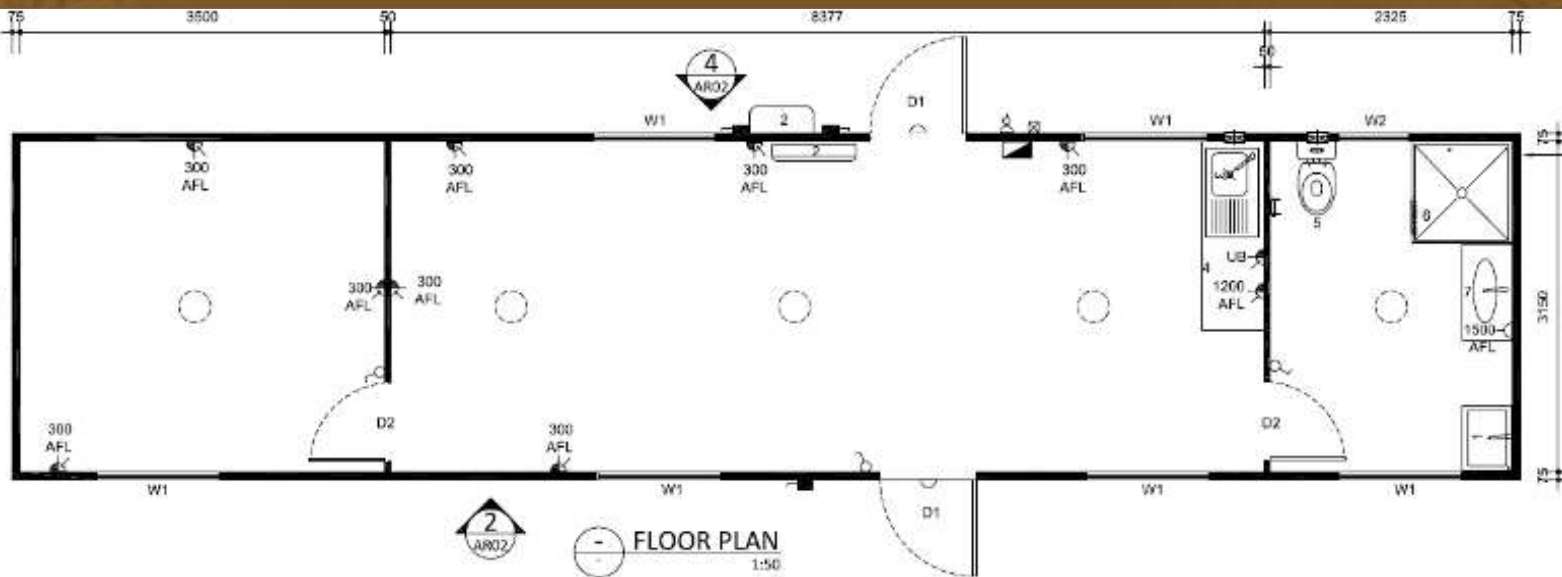

Ascention
Assets

14.4m x 3.3 m Portable Cabin

Based on a design of a portable building this unit can be used as a portable cabin or transportable granny flat, offering very functional and comfortable living areas.

Talk to us now about a combination of standard portable cabins and custom transportable granny flat designs.

photographs, descriptions and condition reports (if any)
should be used as a 'Guide Only'

photograph shown is of a 14.4m x 3.3m layout

Ascention Assets

Ascention
Assets

photographs, descriptions and condition reports (if any)

should be used as a 'Guide Only'

photograph shown is of a 14.4m x 3.3m layout

14.4m x 3.3m Portable Cabin

Portable Cabin, weekender,
living area comes with:

to the washroom.

- 1.6m bench top with cupboard under, Inc SS sink, Inc 1 x HWS under bench.

Washroom includes:

- 900x900mm shower module
- Qty 1 toilet cistern and pan
- Qty 1 0.9m vanity cupboard and 450 x 300mm mirror
- Qty 1 SS laundry trough.
- Qty 10 internal GPOs to meet Australian Standards
- Qty 1 bunker light above the external door.