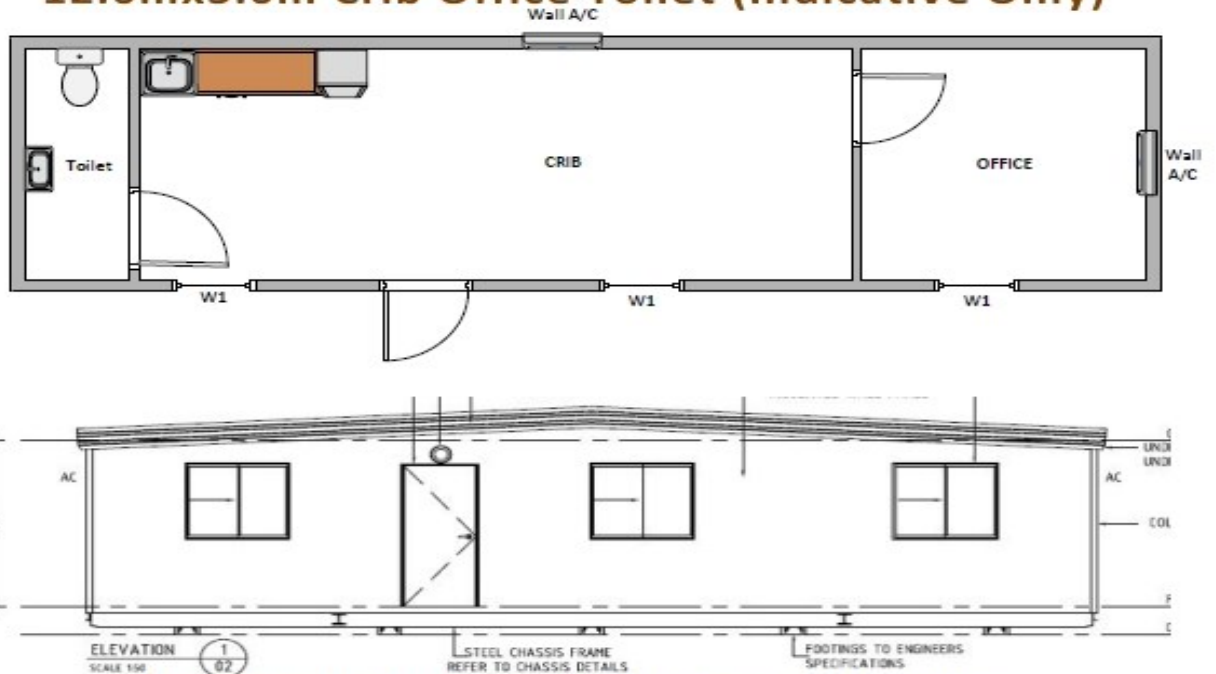

Ascention
Assets

**Second Hand 12.0m x 3.0m
Crib Office Toilet All In One**

**Transportable Building For Hire Or Sale
Second hand 12x3m Crib Office Toilet**

P: 1300672343 | E: info@ascention.com.au | www.ascentionassets.com.au

P: 1300672343 | E: info@ascention.com.au | www.ascentionassets.com.au

Ascention Assets

1300 672 343

12.0mx3.0m Crib Office Toilet (Indicative Only)

photos should be used as a guide only

Ascention Assets Second Hand 12.0m x 3.0m Crib Office Toilet

Comes With:

- Kitchenette
- One Toilet Pan, c/w dual flush cistern
- Wall mounted stainless steel hand basin

Optional Extras

- Window Curtains
- Security Screens
- Bookcase
- Filing Cabinet
- Wall A/C's

Features

Transportable Building 12.0 x 3.0m

Contact us today if you require a Transportable Building

Description:	Second Hand 12.0m x 3.0m Crib Office Toilet
Price:	POA
Hire Price:	POA
Availability:	Please contact us to confirm availability
Supplier Details:	Ascention Assets 1300672343